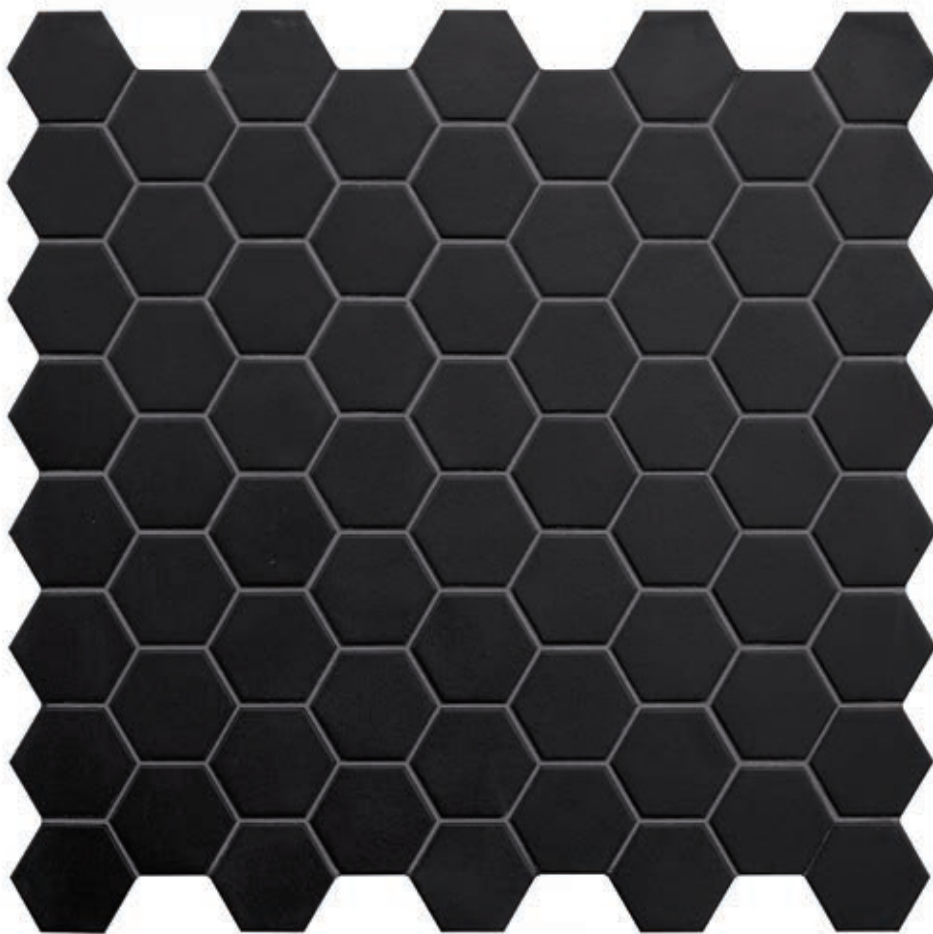

BLACK SWAN

Mosaic 31,6x31,6cm (chip 4,3x3,8cm)

matt finish

± 4,5mm

Hexa