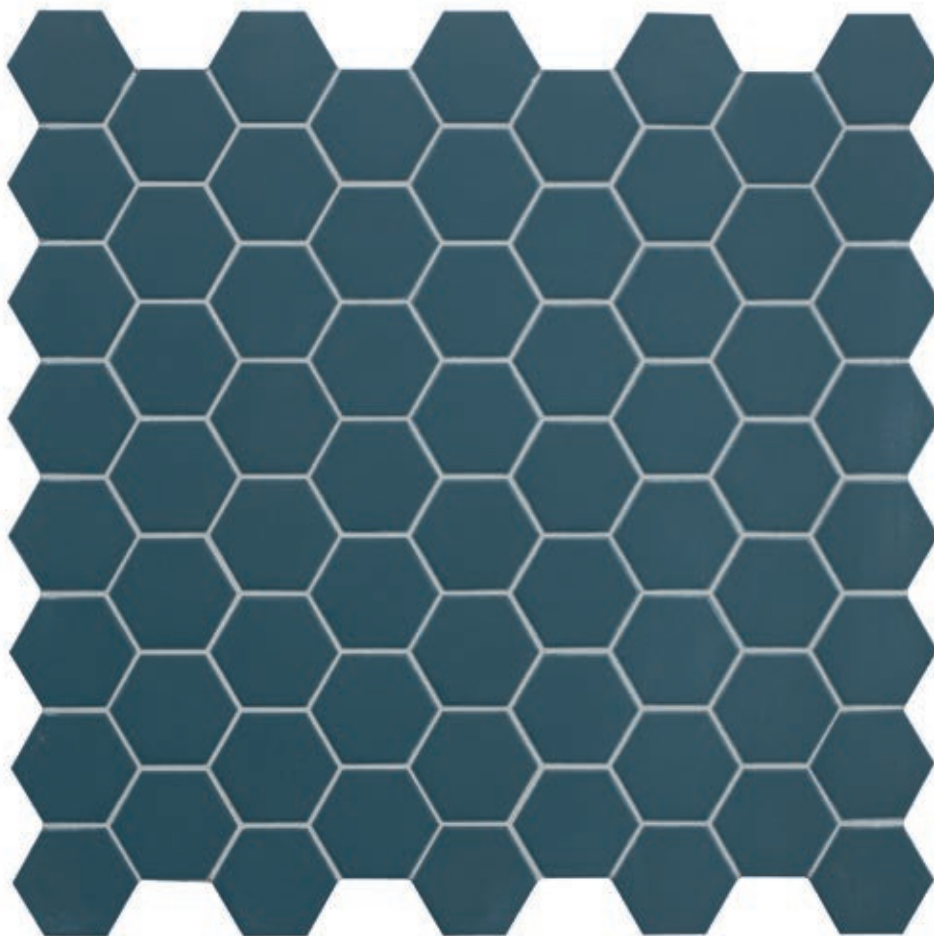

OCEAN WAVE

Mosaic 31,6x31,6cm (chip 4,3x3,8cm)

matt finish

± 4,5mm

Hexa