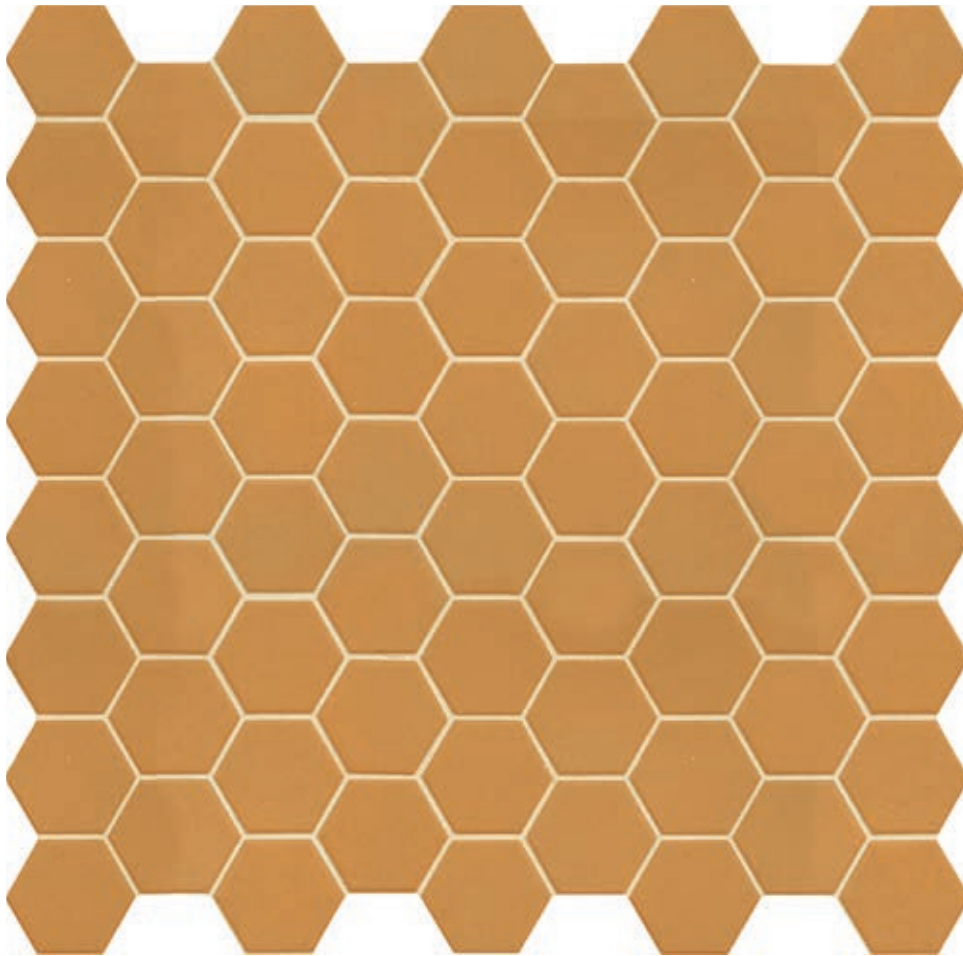

# YELLOW CORN

Mosaic 31,6x31,6cm (chip 4,3x3,8cm)

**matt** finish

± 4,5mm

*Hexa*

HEXA Yellow Corn mosaic 31,6x31,6cm matt\_wall  
OPPDAL Kull 45x90cm matt\_floor