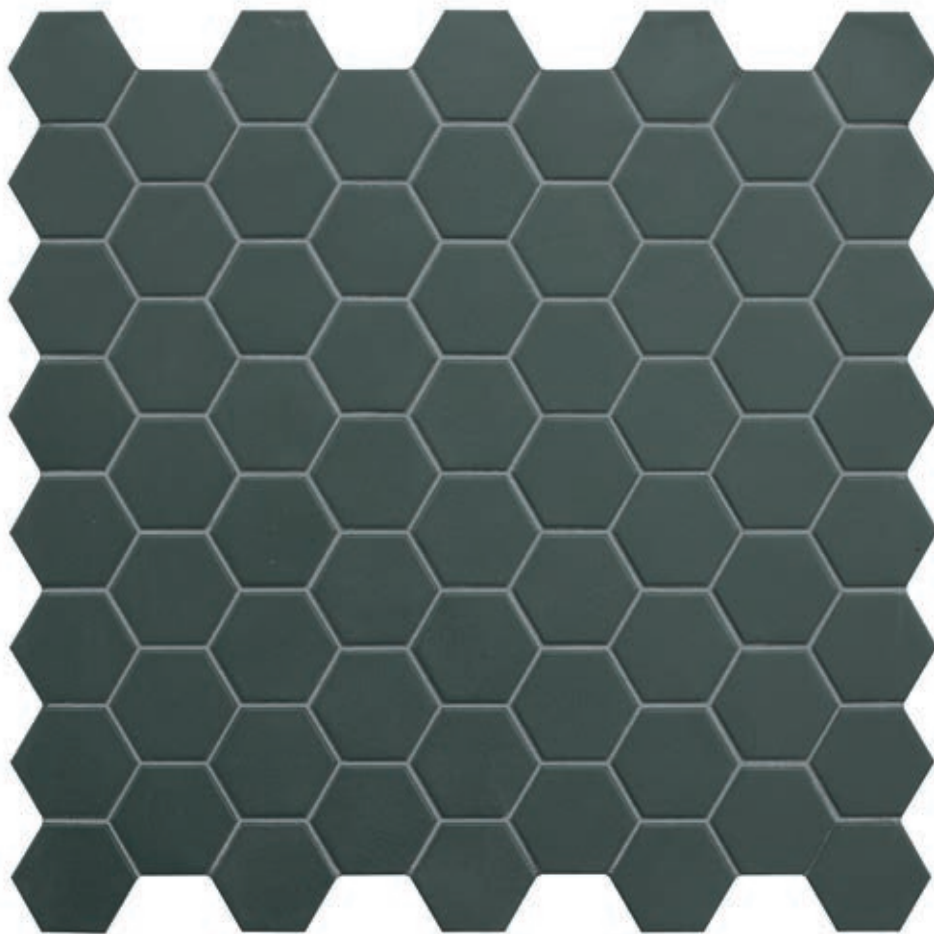

GREEN ECHO

Mosaic 31,6x31,6cm (chip 4,3x3,8cm)

matt finish

± 4,5mm

Hexa