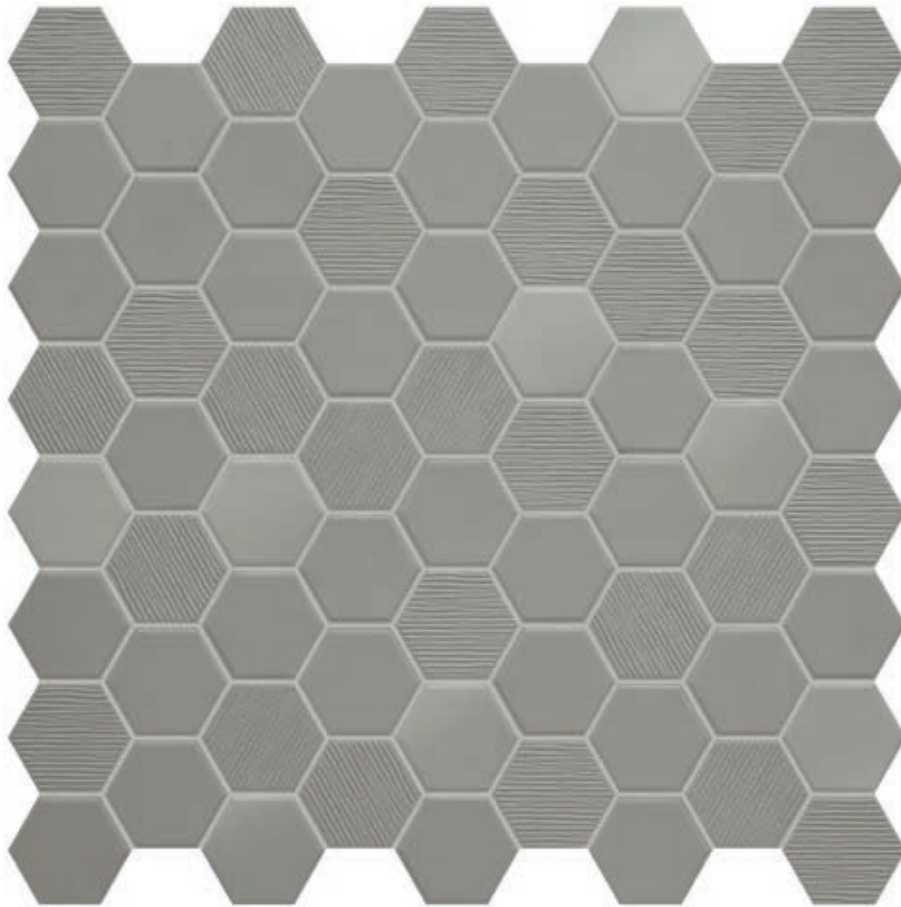

WILD SAGE

Mosaic 31,6x31,6cm (chip 4,3x3,8cm)

mix **matt/glossy/fabric** finish

± 4,5mm

Hexa