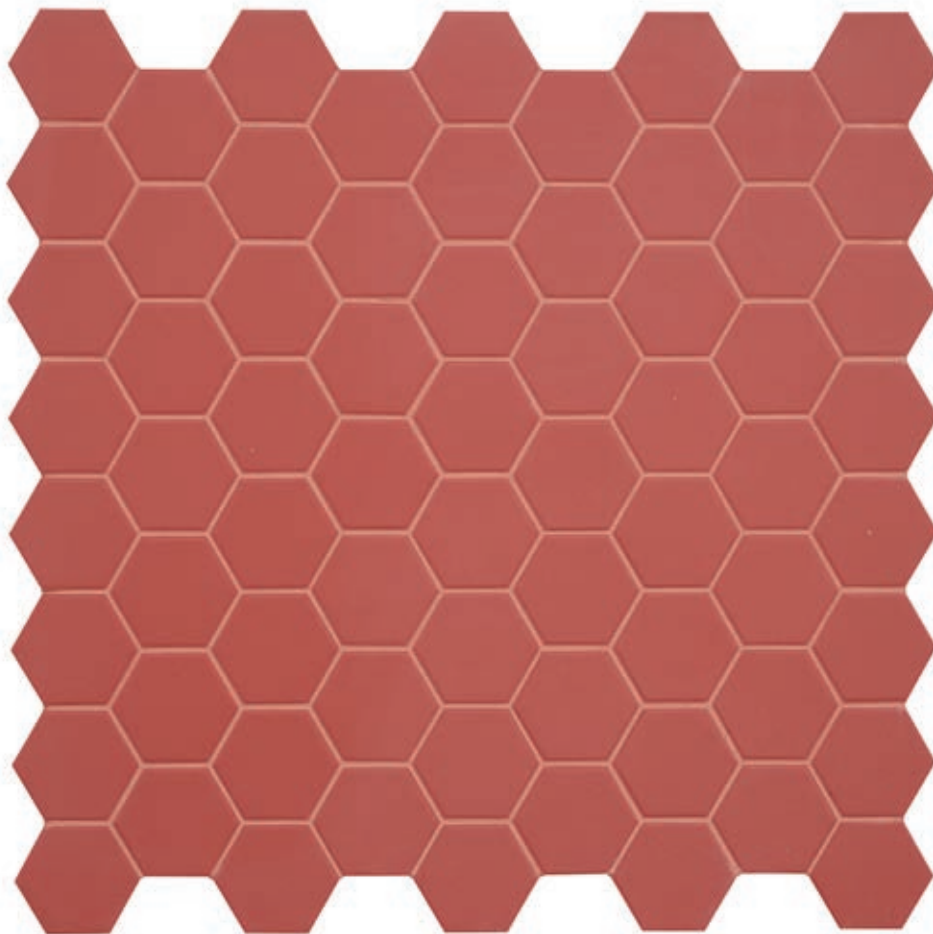

CHERRY PIE

Mosaic 31,6x31,6cm (chip 4,3x3,8cm)

matt finish

± 4,5mm

Hexa