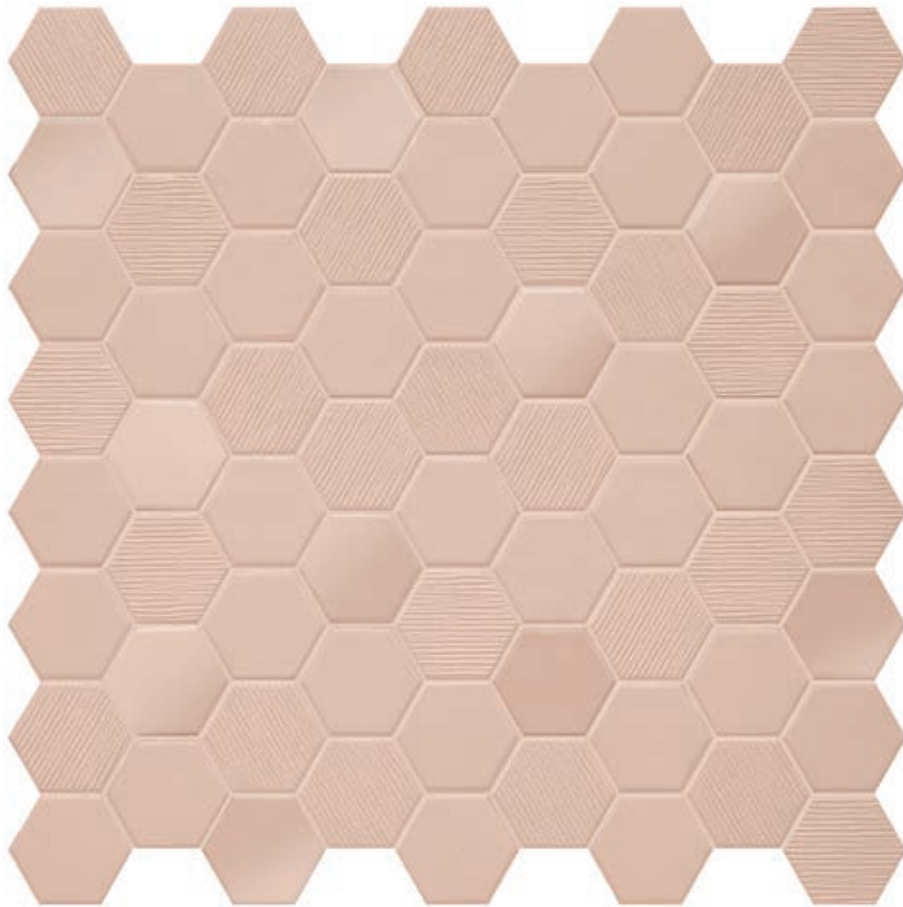

ROSY BLUSH

Mosaic 31,6x31,6cm (chip 4,3x3,8cm)

mix **matt/glossy/fabric** finish

± 4,5mm

Hexa