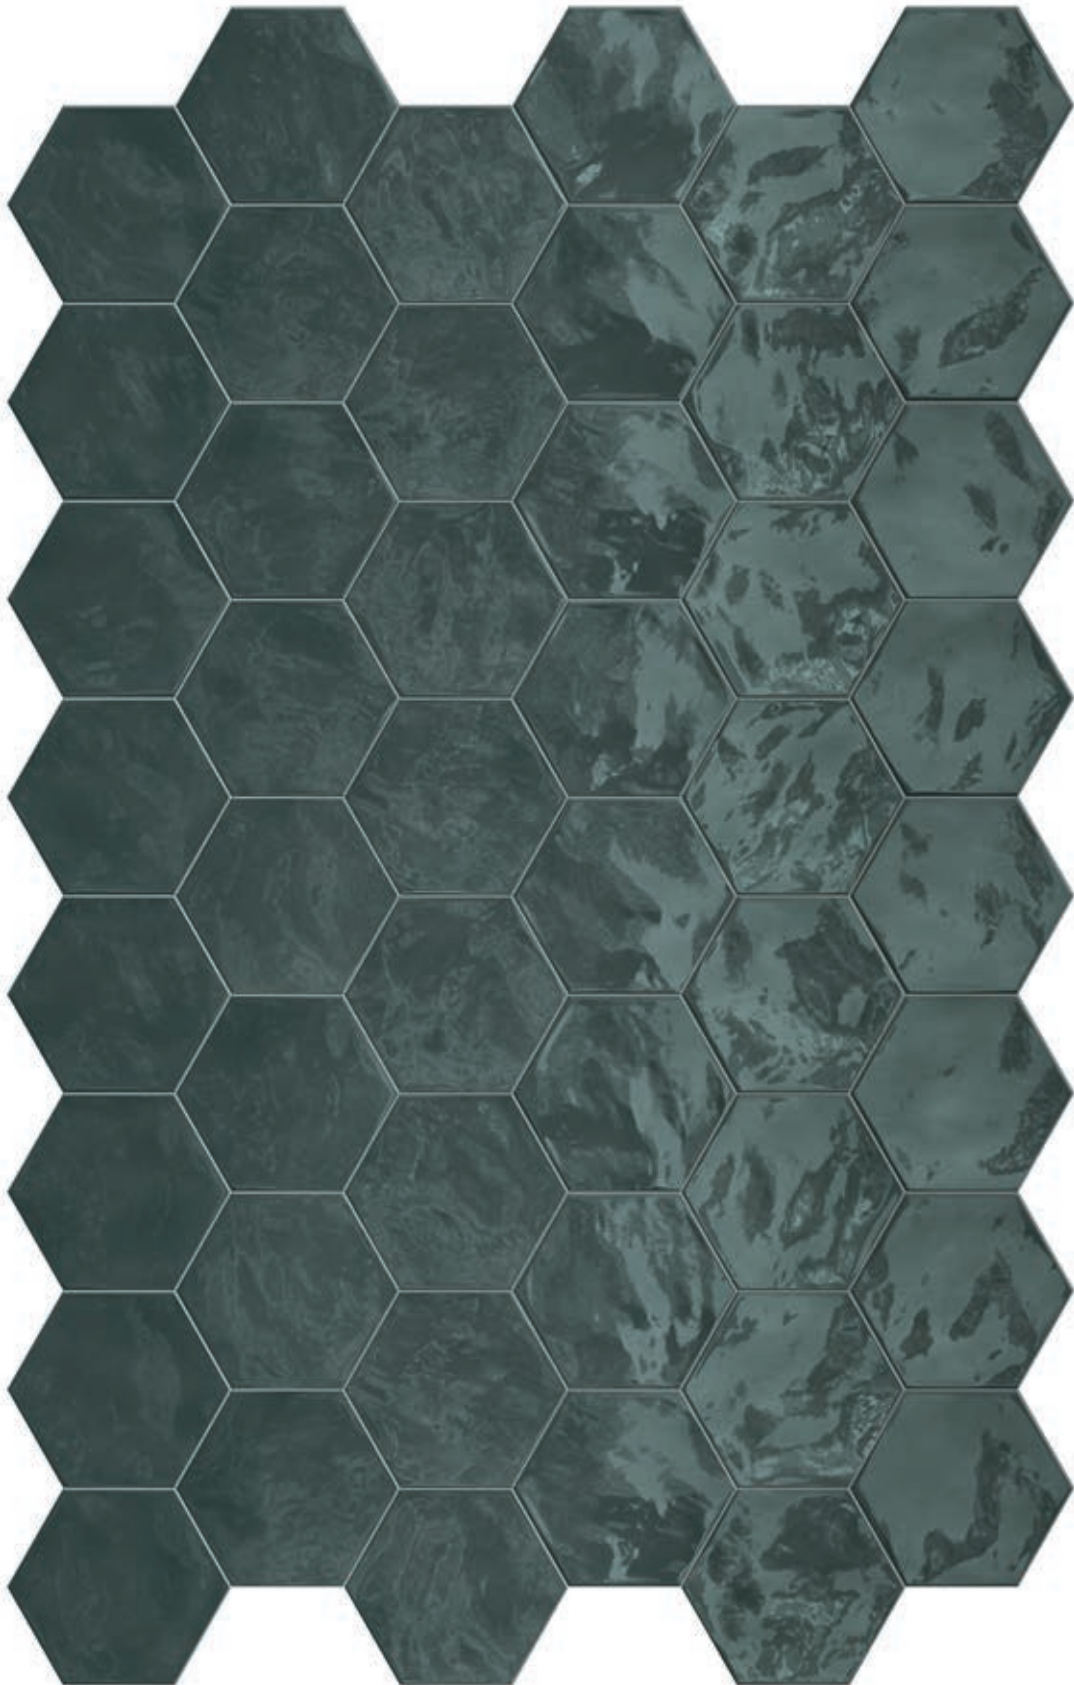

GREEN ECHO

Hexa Wall 17,3x15cm

glossy finish

± 10mm

Hexa