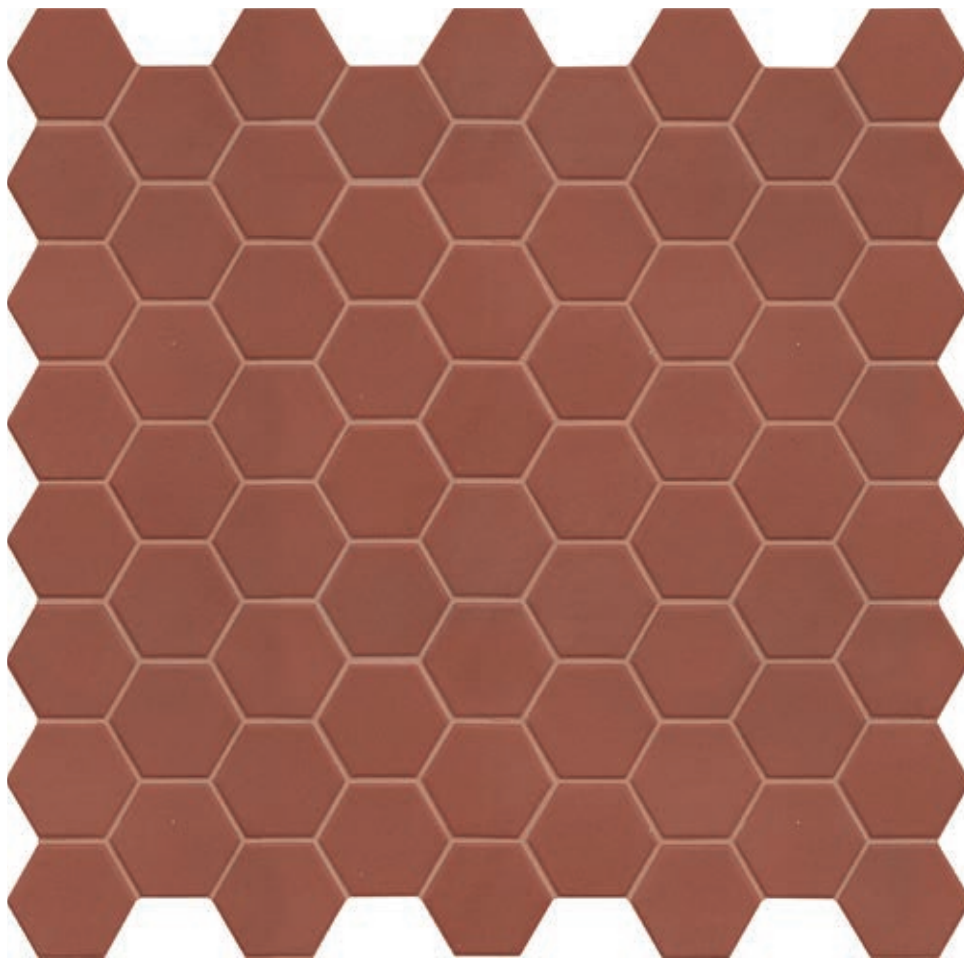

RUSTY RED

Mosaic 31,6x31,6cm (chip 4,3x3,8cm)

matt finish

± 4,5mm

Hexa