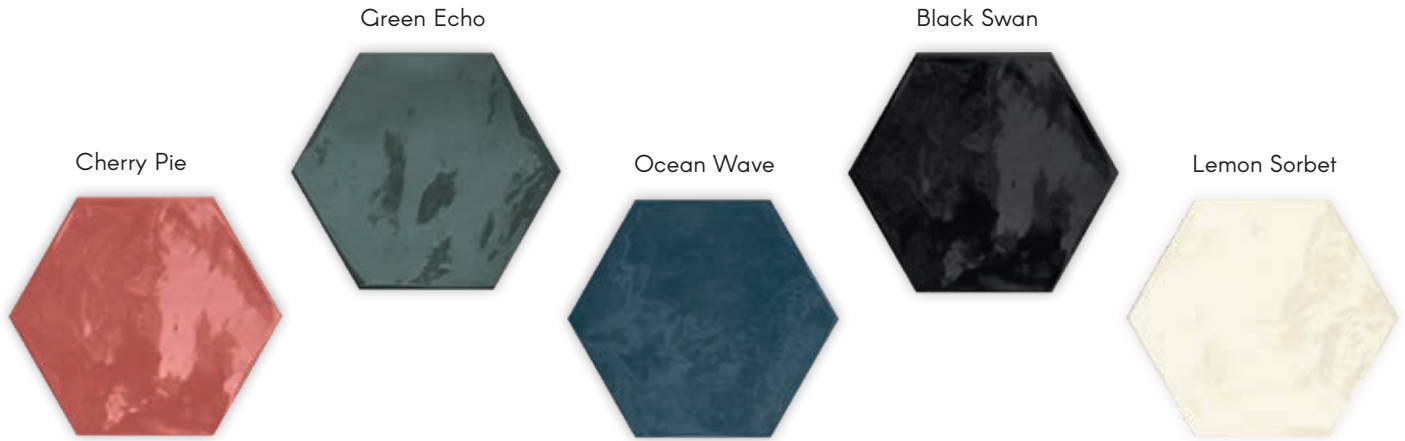

WALL ± 10mm

- GLOSSY finish -

Hexa

Extruded white body ceramic tiles, semi hand made technology with a unique handcrafted effect: this is Hexa Wall, a hexagonal glazed extruded white body in **17,3x15cm**. Available in the same 5 new colors of Hexa, soft GLOSSY FINISH, only for wall use. Vintage style beside new trendy shades: this is warm minimalism.

*Piastrelle ceramiche estruse in pasta bianca, tecnologia semi-artigianale con un effetto "fatto a mano" unico: questo è Hexa Wall, un formato esagonale estruso in pasta bianca in **17,3x15cm**. Disponibile negli stessi 5 colori di Hexa, finitura GLOSSY morbida, solo per rivestimenti. Stile vintage unito alle nuove tonalità di tendenza: questo è minimalismo caldo.*

"Color is a power which directly influences the soul."
~ Wassily Kandinsky