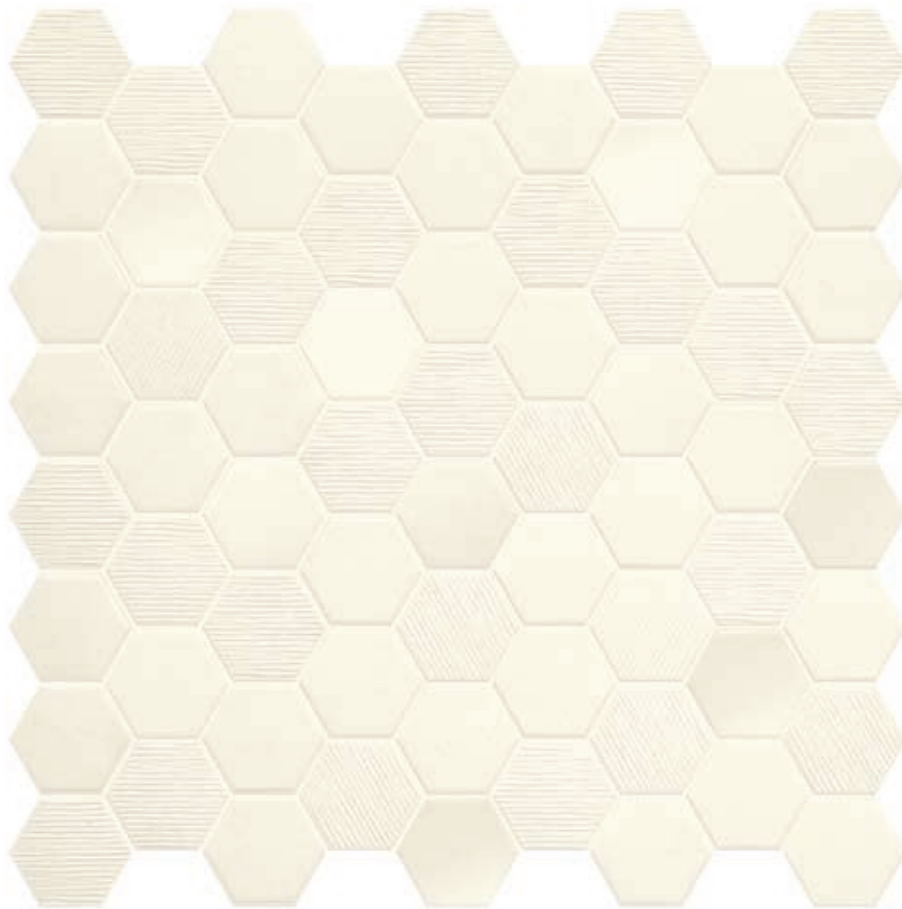

COTTON CANDY

Mosaic 31,6x31,6cm (chip 4,3x3,8cm)

mix **matt/glossy/fabric** finish

± 4,5mm

Hexa