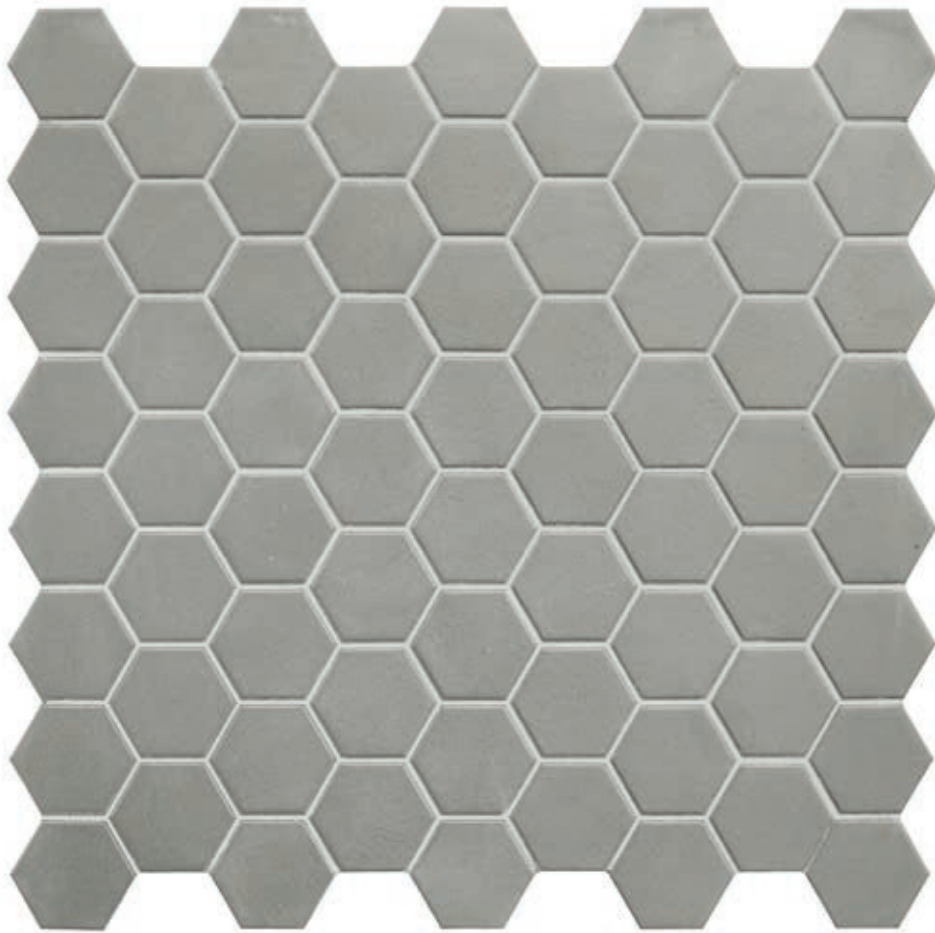

# WILD SAGE

Mosaic 31,6x31,6cm (chip 4,3x3,8cm)

**matt** finish

± 4,5mm

*Hexa*

HEXA Wild Sage mosaic 31,6x31,6cm matt\_wall

HEXA Wild Sage mosaic 31,6x31,6cm matt\_wall  
GRAINED Zinc 120x120cm matt\_floor