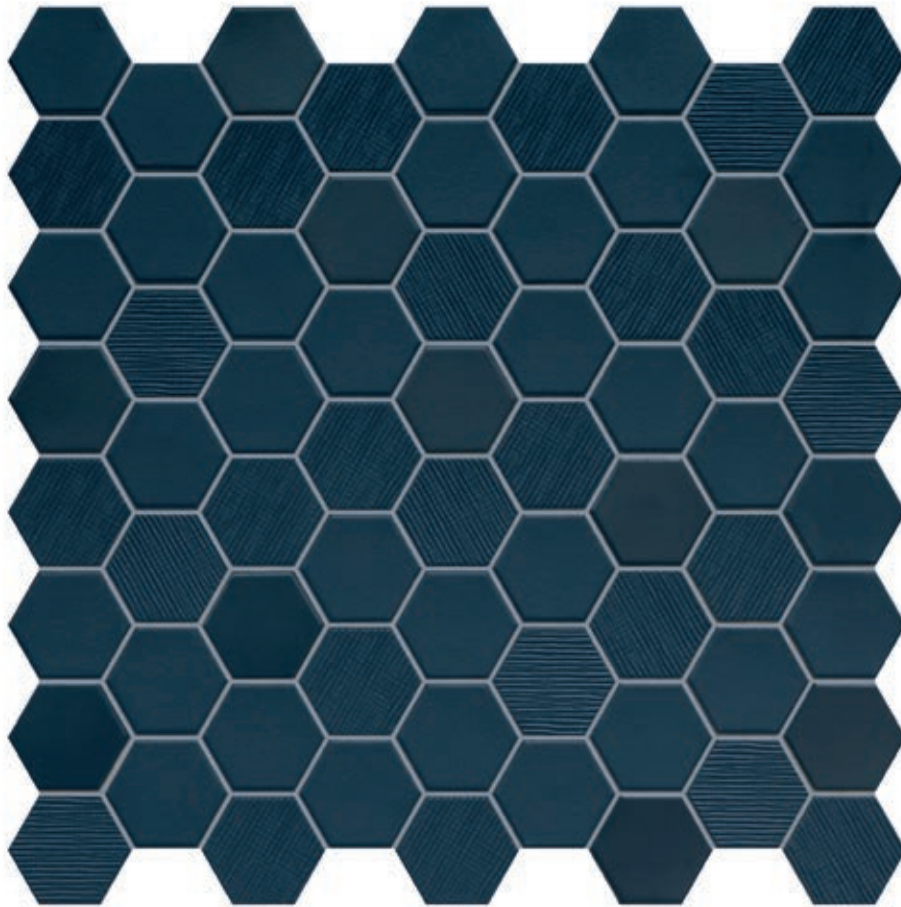

DEEP NAVY

Mosaic 31,6x31,6cm (chip 4,3x3,8cm)

mix **matt/glossy/fabric** finish

± 4,5mm

Hexa