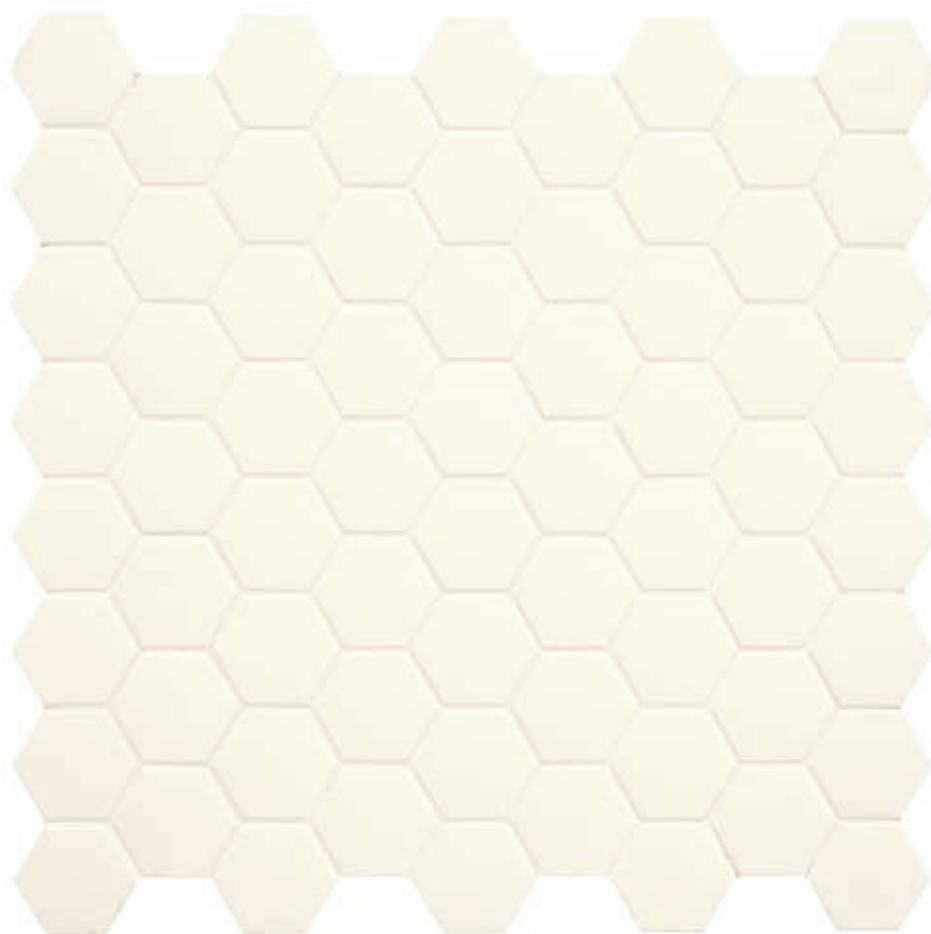

LEMON SORBET

Mosaic 31,6x31,6cm (chip 4,3x3,8cm)

matt finish

± 4,5mm