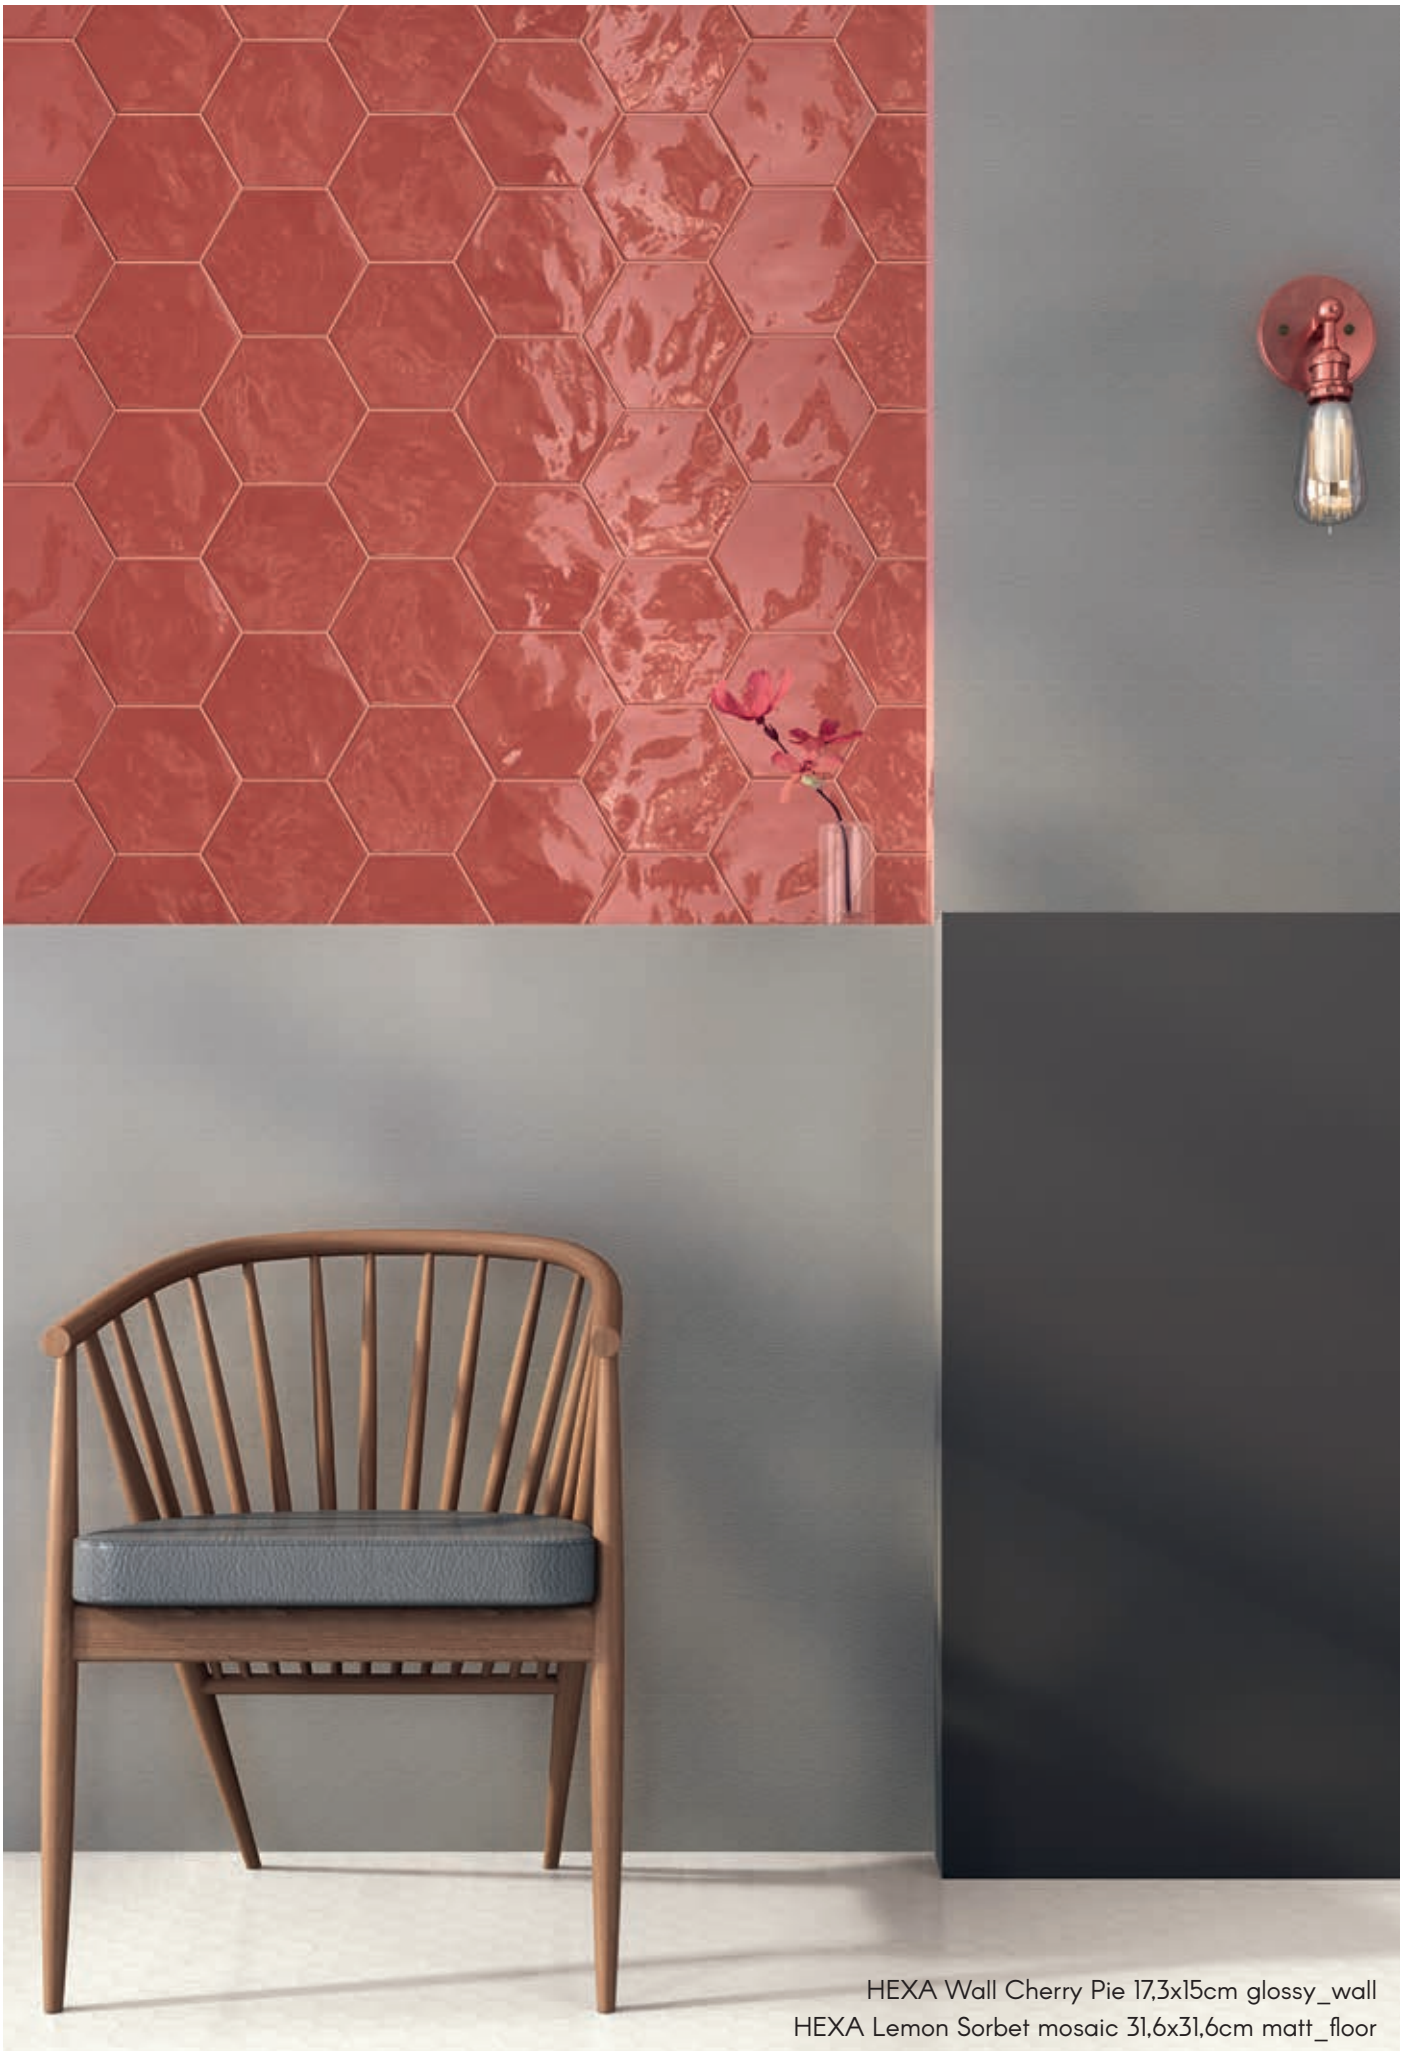

# CHERRY PIE

Hexa Wall 17,3x15cm

**glossy** finish

± 10mm

*Hexa*

HEXA Wall Cherry Pie 17,3x15cm glossy\_wall  
HEXA Lemon Sorbet mosaic 31,6x31,6cm matt\_floor

# GREEN ECHO

Hexa Wall 17,3x15cm

**glossy** finish

± 10mm

*Hexa*

HEXA Wall Green Echo 17,3x15cm glossy\_wall